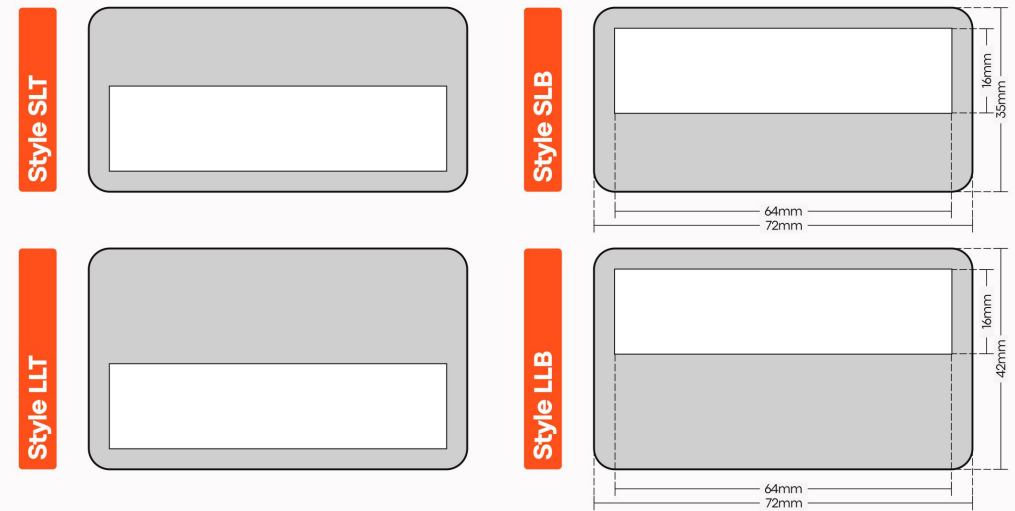

InstaBadge Premium

Price Structures

Prices shown are per badge. All badges are supplied complete with perforated card. Please note that there is a minimum order requirement of 25 Premium InstaBadges. All prices are exclusive of VAT and carriage.

Standard Size (Styles SLT & SLB)	25+	50+	100+	250+	500+	1000
One colour printed logo	£4.00	£3.60	£3.40	£3.20	£2.40	£2.00
Two colour printed logo	£4.20	£3.80	£3.60	£3.40	£2.60	£2.20
Full colour printed logo	£4.60	£4.15	£3.95	£3.75	£2.95	£2.60

Large Size (Styles LLT & LLB)	25+	50+	100+	250+	500+	1000
One colour printed logo	£4.20	£3.80	£3.60	£3.40	£2.60	£2.20
Two colour printed logo	£4.40	£4.00	£3.80	£3.60	£2.80	£2.40
Full colour printed logo	£4.80	£4.40	£4.15	£3.95	£3.20	£2.60

Magnetic Fastener	25+	50+	100+	250+	500+	1000
Additional price per badge	£0.85	£0.70	£0.65	£0.65	£0.65	£0.65

Prices are plus VAT and P&P and subject to sight of artwork. All transactions are subject to our standard Terms & Conditions.

For quantities above 1000 badges please ask for a quotation

Order Specification & Price Options

Origination Costs

Once only charge (does not apply to re-orders) for the reproduction of colour logos.

One colour: **£35**

Two colour: **£45**

Full colour: **£65**

Available Styles (All badges are shown smaller than actual size)

Badgemaster Insert Creator

Quickly create your own staff badges using our free-to-use online Insert Creator and the inserts provided with your order.

Replacement Inserts

Pack of 25 sheets of 28 per sheet perforated card inserts: **£6.75**
Label printers and tape supplies can also be ordered if required.

0044 1236 738520

www.corporate-insignia.com

sales@corporate-insignia.com

Corporate Insignia by Badgemaster
Hazelford Way Industrial Park
Newstead, Nottingham
NG15 0DQ