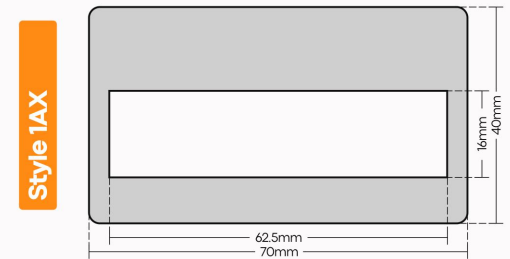

InstaBadge Essential

Price Structures

Prices shown are per badge and include a choice of white, gold or silver surface colour. If a different colour surface other than white, silver or gold is required, please see table below. All badges are supplied complete with perforated card and acetate.

Quantity	25+	50+	100+	250+	500+	1000
White, silver or gold surface	£3.10	£2.85	£2.65	£2.40	£1.90	£1.60
One colour printed logo	£3.35	£3.10	£2.85	£2.60	£2.10	£1.80
Two colour printed logo	£3.55	£3.30	£3.05	£2.80	£2.30	£2.00
Full colour printed logo	£3.95	£3.70	£3.45	£3.20	£2.70	£2.40
Full colour domed decal	£0.75	£0.75	£0.70	£0.60	£0.60	£0.60
Different surface colour	£0.60	£0.60	£0.60	£0.60	£0.55	£0.55

Prices are plus VAT and P&P and subject to sight of artwork. All transactions are subject to our standard Terms & Conditions. For quantities above 1000 badges please ask for a quotation

Badgemaster Insert Creator

Quickly create your own staff badges using our free-to-use online Insert Creator and the inserts provided with your order.

Replacement Inserts

Pack of 25 sheets of 28 per sheet perforated card inserts: £6.75
Label printers and tape supplies can also be ordered if required.

Order Specification & Price Options

Origination Costs

Once only charge (does not apply to re-orders) for the reproduction of colour logos.
Full colour: **£65**
One colour: **£35**   Two colour: **£45**

Available Styles

All badges are shown smaller than actual size

0044 1236 738520

www.corporate-insignia.com

sales@corporate-insignia.com

Corporate Insignia by Badgemaster
Hazelford Way Industrial Park
Newstead, Nottingham
NG15 0DQ