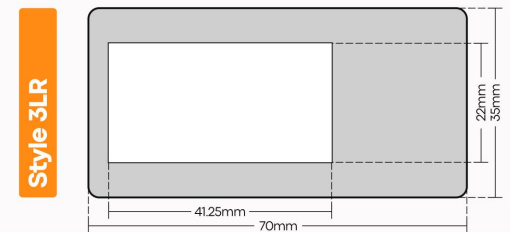

InstaBadge Essential

Price Structures

Prices shown are per badge and include a choice of white, gold or silver surface colour. If a different colour surface other than white, silver or gold is required, please see table below. All badges are supplied complete with perforated card and acetate.

Quantity	25+	50+	100+	250+	500+	1000
White, silver or gold surface	£3.10	£2.85	£2.65	£2.40	£1.90	£1.60
One colour printed logo	£3.35	£3.10	£2.85	£2.60	£2.10	£1.80
Two colour printed logo	£3.55	£3.30	£3.05	£2.80	£2.30	£2.00
Full colour printed logo	£3.95	£3.70	£3.45	£3.20	£2.70	£2.40
Full colour domed decal	£0.75	£0.75	£0.70	£0.60	£0.60	£0.60
Different surface colour	£0.60	£0.60	£0.60	£0.60	£0.55	£0.55

Prices are plus VAT and P&P and subject to sight of artwork. All transactions are subject to our standard Terms & Conditions. For quantities above 1000 badges please ask for a quotation

Badgemaster Insert Creator

Quickly create your own staff badges using our free-to-use online Insert Creator and the inserts provided with your order.

Replacement Inserts

Pack of 25 sheets of 28 per sheet perforated card inserts: £6.75
Label printers and tape supplies can also be ordered if required.

Order Specification & Price Options

Origination Costs

Once only charge (does not apply to re-orders) for the reproduction of colour logos.
Full colour: **£65**
One colour: **£35**   Two colour: **£45**

Available Styles

All badges are shown smaller than actual size

0044 1236 738520

www.corporate-insignia.com

sales@corporate-insignia.com

Corporate Insignia by Badgemaster
Hazelford Way Industrial Park
Newstead, Nottingham
NG15 0DQ